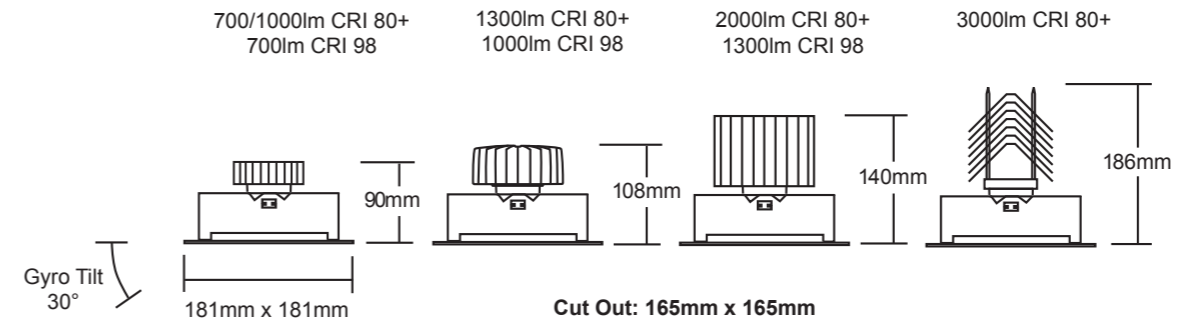

Gyro Series

Cube

Cube 2

Cube 3

Cube 4

LED III

LED III - 2