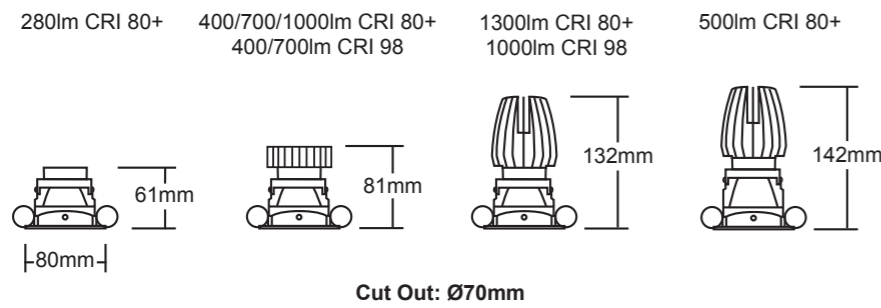

Cube 4

LED III

LED III - 2

70 Series

IMP

IMP-Soft Square

IMP Square

IMP-Soft Square Tilt

IMP-Soft Round

IMP-Wet

IMP-Soft Round Tilt

IMP-Wet Square

Series 90

Pin Hole Square

Soft Round

Pin Hole