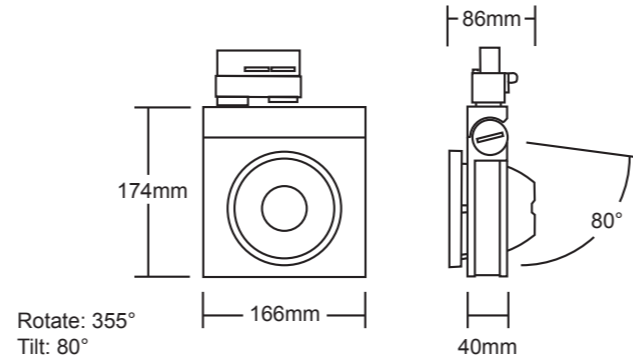

alpha LED[®]

Line Diagrams, v7 - 13/02/2013

Track and Spots

Eclipse

1250/1700/2250/3000/4000lm CRI 80+
1250/1700/2250/3000lm CRI 98

Kamra

1000/1300lm CRI 80+
700/1000lm CRI 98

Focus