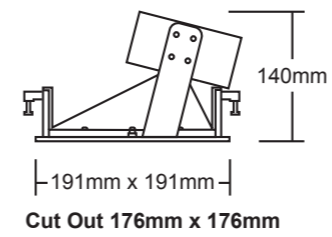

Square Asymmetric

1250/1700/2250/3000/4000lm CRI 80+
1250/1700/2250/3000lm CRI 98