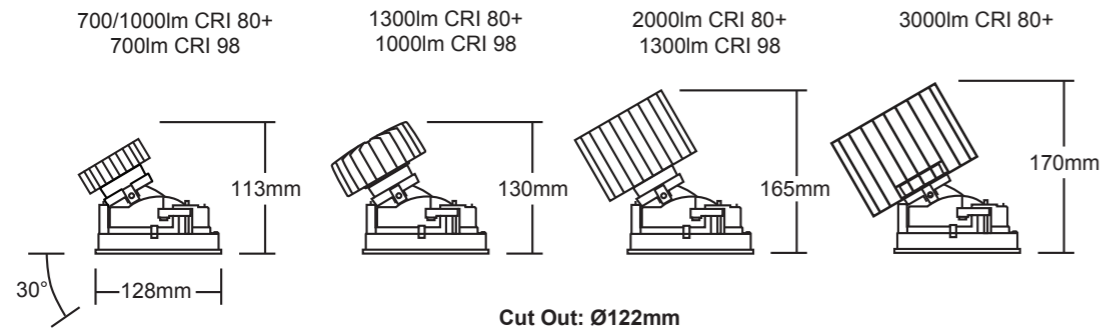

120 Series

Nimble