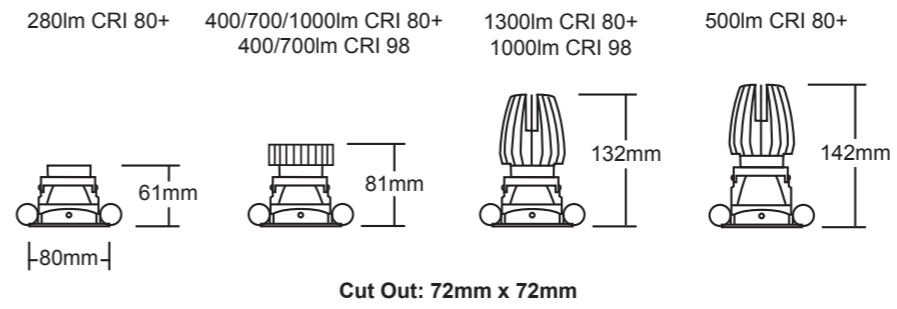

Cube 4

LED III

LED III - 2

70 Series

IMP

IMP-Soft Square

IMP Square

IMP-Soft Square Tilt

IMP-Soft Round

IMP-Wet

IMP-Soft Round Tilt

IMP-Wet Square

Series 90

Pin Hole Square

Soft Round

Pin Hole