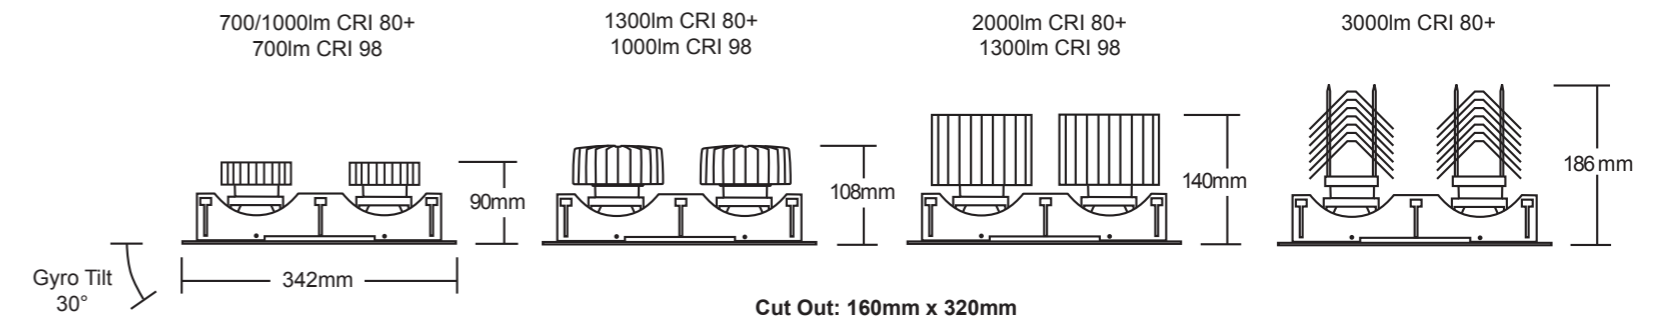

Gyro Series

Cube

Cube 2

Cube 3

Cube 4

LED III

LED III - 2