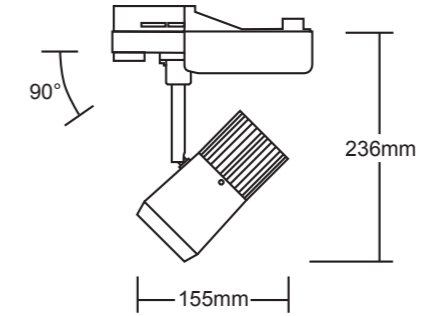

Focus

400/500/700/1000/1300lm CRI 80+
400/700 CRI 98