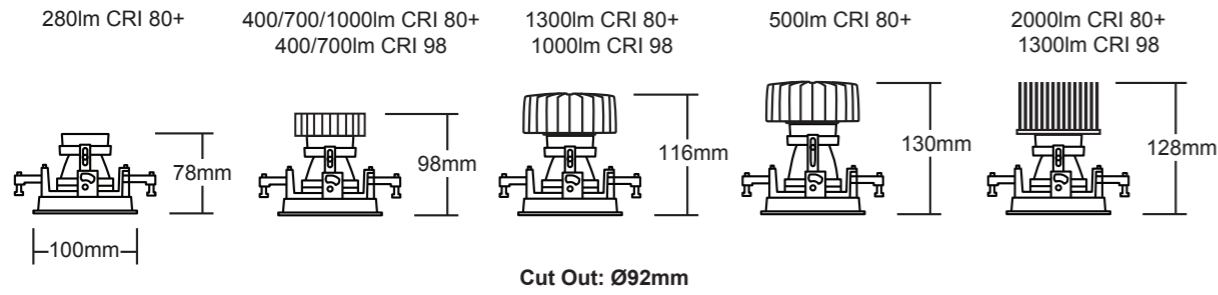

IMP-Soft Round

IMP-Wet

IMP-Soft Round Tilt

IMP-Wet Square

Series 90

Pin Hole Square

Soft Round

Pin Hole