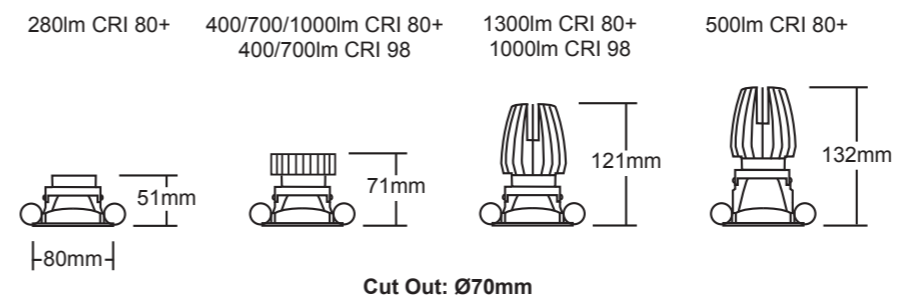

Cube 4

LED III

LED III - 2

70 Series

IMP

IMP-Soft Square

IMP Square

IMP-Soft Square Tilt

IMP-Soft Round

IMP-Wet

IMP-Soft Round Tilt

IMP-Wet Square

Series 90

Pin Hole Square

Soft Round

Pin Hole