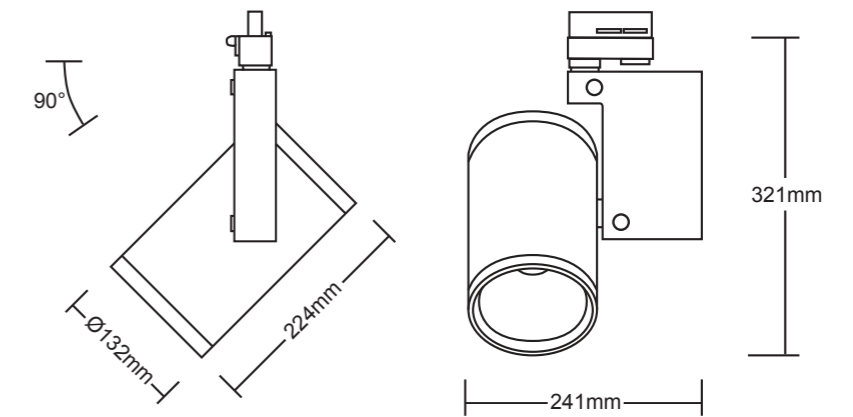

Metropole-2

700/1000/1300/2000/3000lm CRI 80+
700/1000/1300lm CRI 98