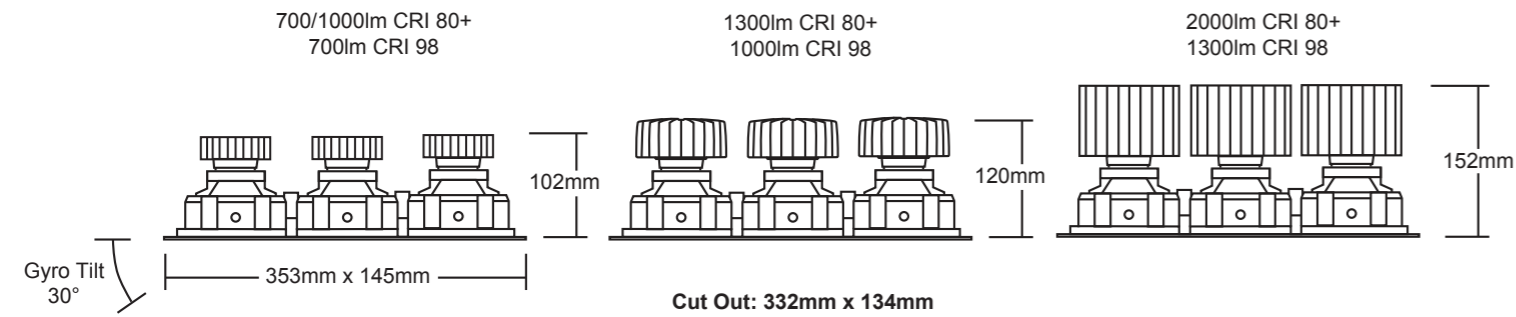

Curve

1000/1300lm CRI 80+
700/1000lm CRI 98

Iris

400/500/700/1000/1300lm CRI 80+
400/700/1000 CRI 98

Gyro Series

Cube

Cube 2

Cube 3