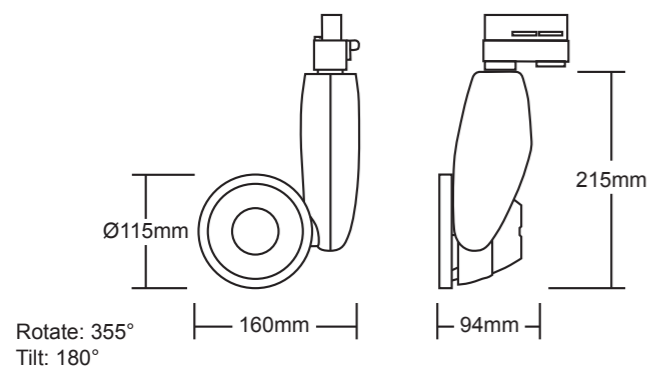

Curve

1000/1300lm CRI 80+
700/1000lm CRI 98