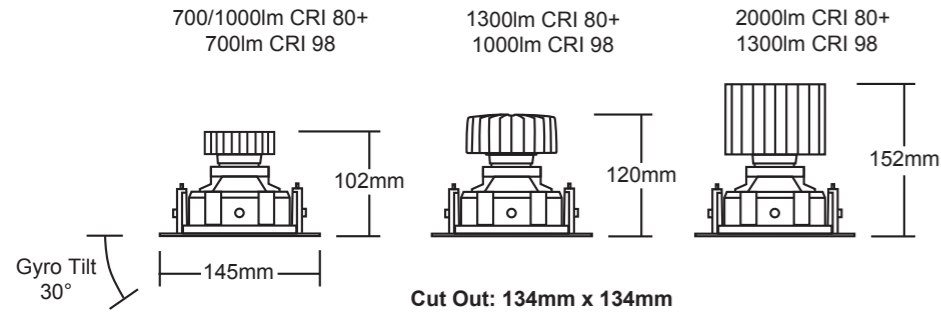

Curve

1000/1300lm CRI 80+
700/1000lm CRI 98

Iris

400/500/700/1000/1300lm CRI 80+
400/700/1000 CRI 98

Gyro Series

Cube

Cube 2

Cube 3