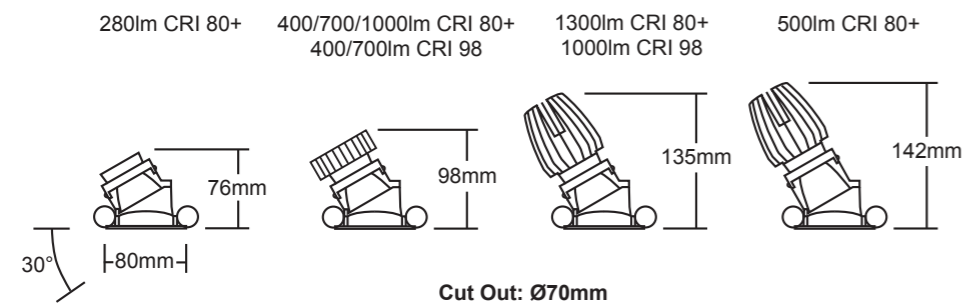

Cube 4

LED III

LED III - 2

70 Series

IMP

IMP-Soft Square

IMP Square

IMP-Soft Square Tilt

IMP-Soft Round

IMP-Wet

IMP-Soft Round Tilt

IMP-Wet Square

Series 90

Pin Hole Square

Soft Round

Pin Hole