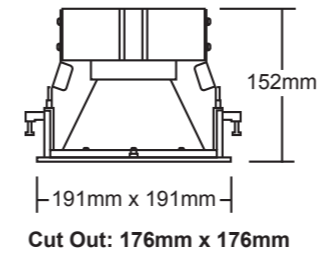

Square

1250/1700/2250/3000/4000lm CRI 80+
1250/1700/2250/3000lm CRI 98