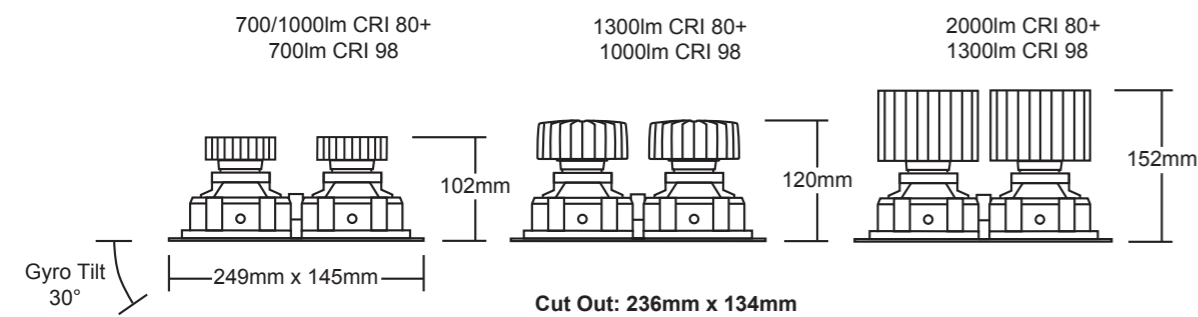

Gyro Series

Cube

Cube 2

Cube 3

Cube 4

LED III

LED III - 2