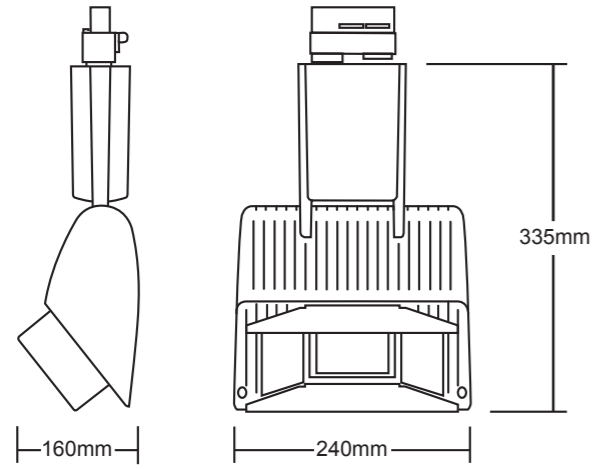

alpha LED[®]

Line Diagrams, v7 - 13/02/2013

Track and Spots

Eclipse

1250/1700/2250/3000/4000lm CRI 80+
1250/1700/2250/3000lm CRI 98

Kamra

1000/1300lm CRI 80+
700/1000lm CRI 98

Focus