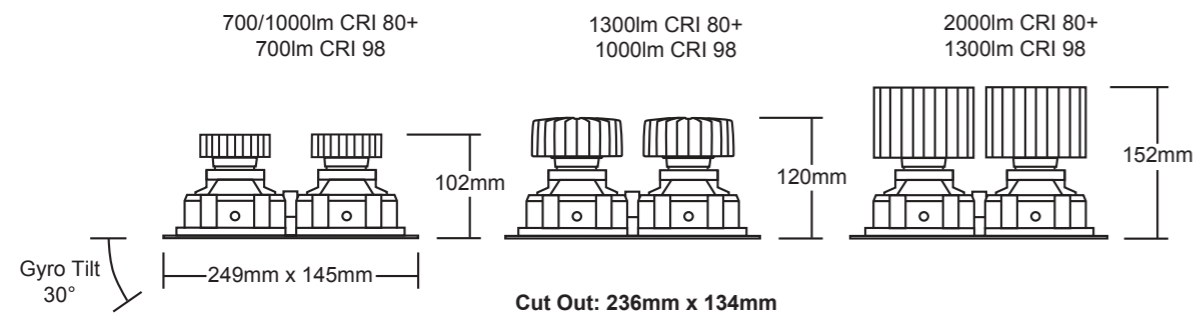

Curve

1000/1300lm CRI 80+
700/1000lm CRI 98

Iris

400/500/700/1000/1300lm CRI 80+
400/700/1000 CRI 98

Gyro Series

Cube

Cube 2

Cube 3