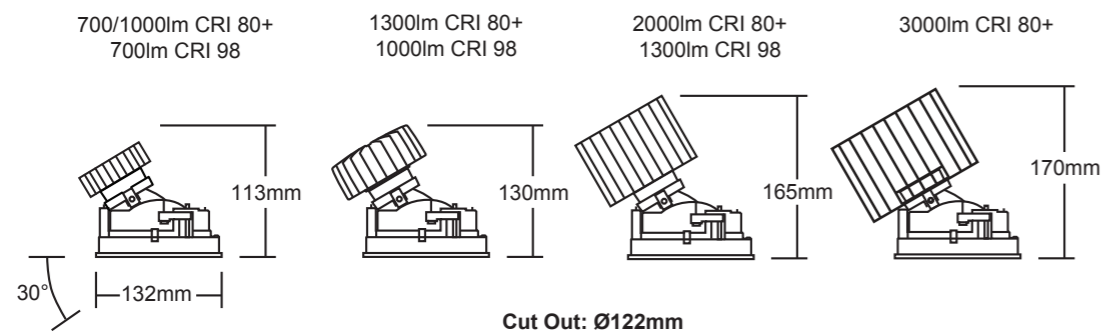

Nimble Washer