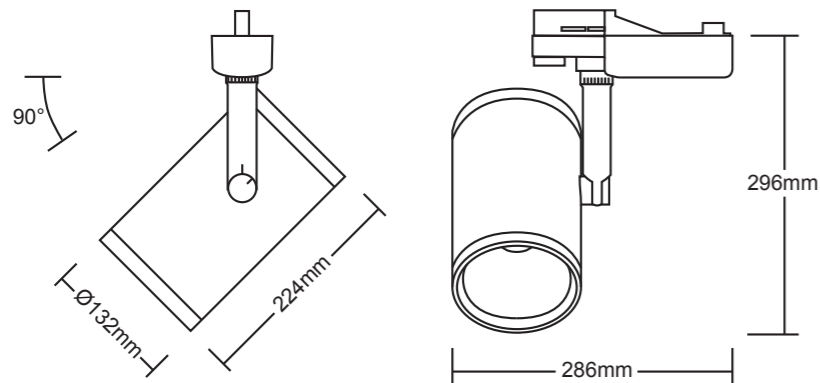

Metropole

700/1000/1300/2000lm CRI 80+
700/1000/1300lm CRI 98